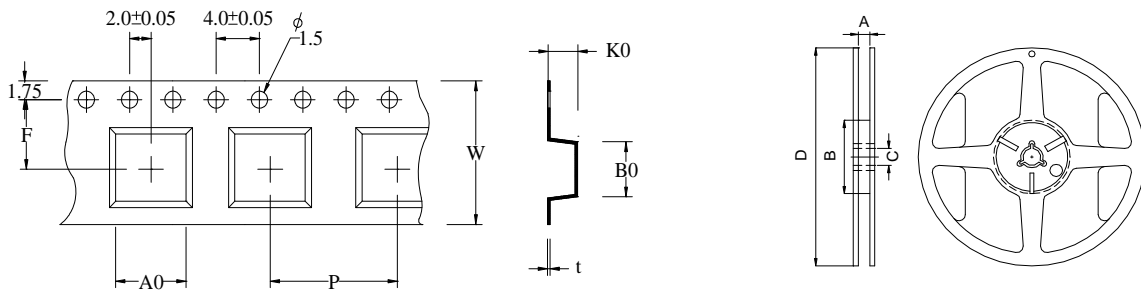

Packaging Information

• **Tearing Off Force**

★The force for tearing off cover tape is 10 to 120 grams in the arrow direction under the following conditions.

• **DIMENSIONS & RECOMMENDED PATTERN**

TYPE	DIMENSIONS / SIZE (mm)			PATTERN / SIZE (mm)		
	A	B	C	D	E	F
JPRD 0603	6.7 ± 0.3	6.7 ± 0.3	3.0 Max.	2.65	2.0	7.3

• **TAPE DIMENSION & REEL DIMENSION**

REEL DIMENSION

TYPE	TAPE / SIZE (mm)							REEL 13"×16mm			
	A0	B0	K0	P	F	W	t	A	B	C	D
0603	7.0 ± 0.1	7.0 ± 0.1	3.3 ± 0.1	12 ± 0.1	7.5 ± 0.1	16 ± 0.3	0.35 ± 0.05	16.5 ± 0.2	100 ± 0.5	13.2 ± 0.3	330 ± 1.0