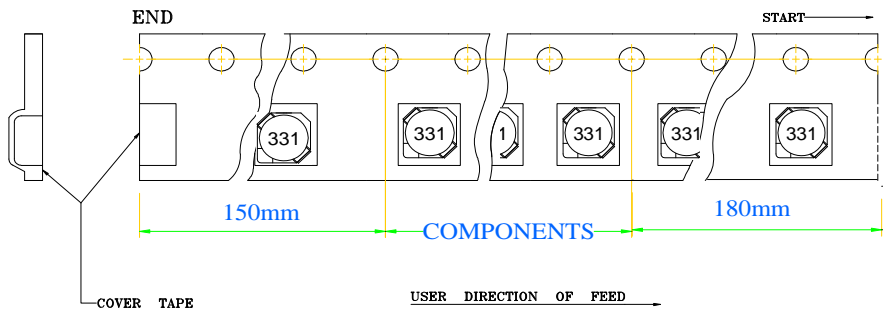

• **PACKAGING QUANTITY**

Type	JPRD 0603
Q'TY/Reel	1000