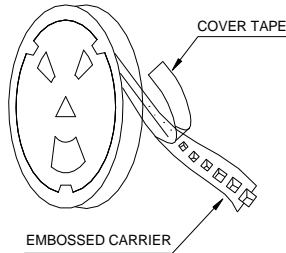

Packaging Information

• **Tearing Off Force**

★The force for tearing off cover tape is 10 to 120 grams in the arrow direction under the following conditions.

• **DIMENSIONS & RECOMMENDED PATTERN**

TYPE	DIMENSIONS / SIZE (mm)			PATTERN / SIZE (mm)		
	A	B	C	D	E	F
JPRD 0603	6.7 ± 0.3	6.7 ± 0.3	3.0 Max.	2.65	2.0	7.3

• **TAPE DIMENSION & REEL DIMENSION**

REEL DIMENSION

TYPE	TAPE / SIZE (mm)							REEL 13"×16mm			
	A0	B0	K0	P	F	W	t	A	B	C	D
0603	7.0 ± 0.1	7.0 ± 0.1	3.3 ± 0.1	12 ± 0.1	7.5 ± 0.1	16 ± 0.3	0.35 ± 0.05	16.5 ± 0.2	100 ± 0.5	13.2 ± 0.3	330 ± 1.0